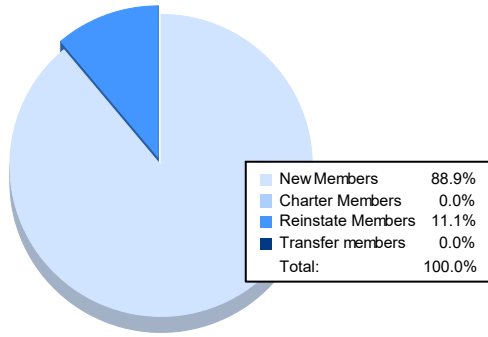

Year	New Clubs	Dropped Clubs	Gain/ Loss Clubs	New Members	Charter Members	Reinstate Members	Transfer Members	Total Member Added	Total Members Dropped	Gain/ Loss Members
2016-2017	0	0	0	79	1	4	3	87	132	-45
2017-2018	0	2	-2	45	2	23	2	72	135	-63
2018-2019	0	1	-1	47	0	3	1	51	71	-20
2019-2020	0	0	0	25	0	5	2	32	89	-57
2020-2021	0	1	-1	16	0	2	0	18	97	-79
<b>Average</b>	<b>0</b>	<b>1</b>	<b>-1</b>	<b>42</b>	<b>1</b>	<b>7</b>	<b>2</b>	<b>52</b>	<b>105</b>	<b>-53</b>

### Membership Composition June 2021 Cumulative