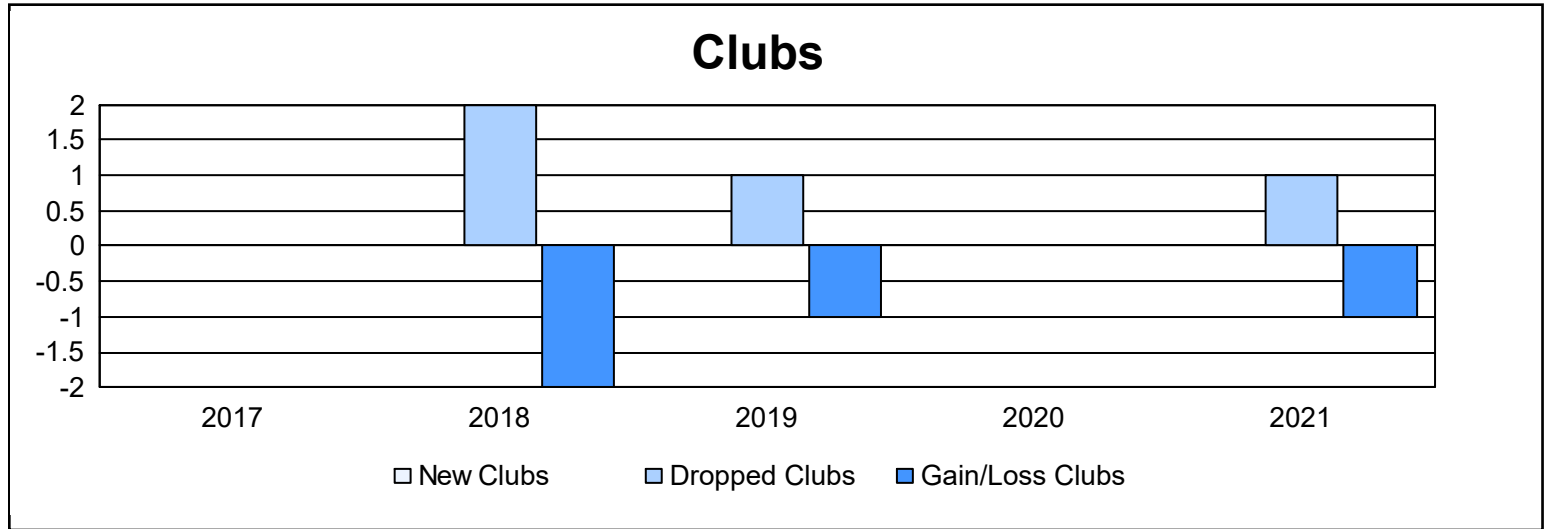

Year	New Clubs	Dropped Clubs	Gain/ Loss Clubs	New Members	Charter Members	Reinstate Members	Transfer Members	Total Member Added	Total Members Dropped	Gain/ Loss Members
2016-2017	0	0	0	79	1	4	3	87	132	-45
2017-2018	0	2	-2	45	2	23	2	72	135	-63
2018-2019	0	1	-1	47	0	3	1	51	71	-20
2019-2020	0	0	0	25	0	5	2	32	89	-57
2020-2021	0	1	-1	16	0	2	0	18	97	-79
<b>Average</b>	<b>0</b>	<b>1</b>	<b>-1</b>	<b>42</b>	<b>1</b>	<b>7</b>	<b>2</b>	<b>52</b>	<b>105</b>	<b>-53</b>

### Membership Composition June 2021 Cumulative