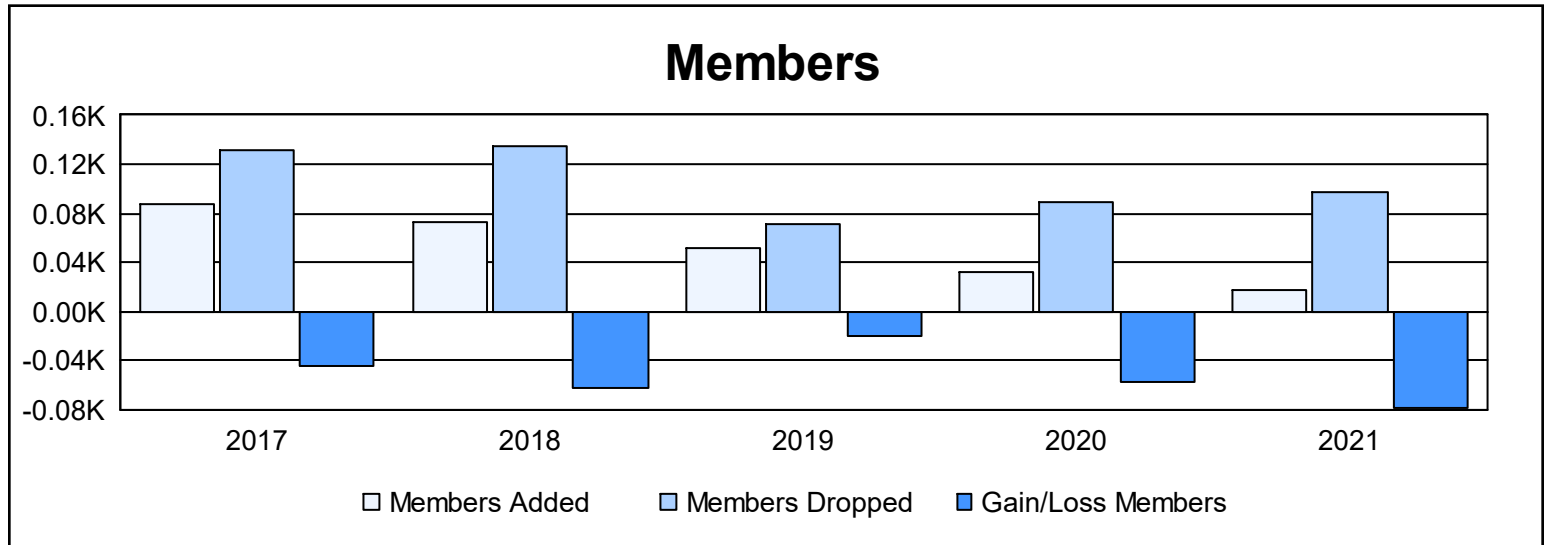

Year	New Clubs	Dropped Clubs	Gain/ Loss Clubs	New Members	Charter Members	Reinstate Members	Transfer Members	Total Member Added	Total Members Dropped	Gain/ Loss Members
2016-2017	0	0	0	79	1	4	3	87	132	-45
2017-2018	0	2	-2	45	2	23	2	72	135	-63
2018-2019	0	1	-1	47	0	3	1	51	71	-20
2019-2020	0	0	0	25	0	5	2	32	89	-57
2020-2021	0	1	-1	16	0	2	0	18	97	-79
<b>Average</b>	<b>0</b>	<b>1</b>	<b>-1</b>	<b>42</b>	<b>1</b>	<b>7</b>	<b>2</b>	<b>52</b>	<b>105</b>	<b>-53</b>

### Membership Composition June 2021 Cumulative